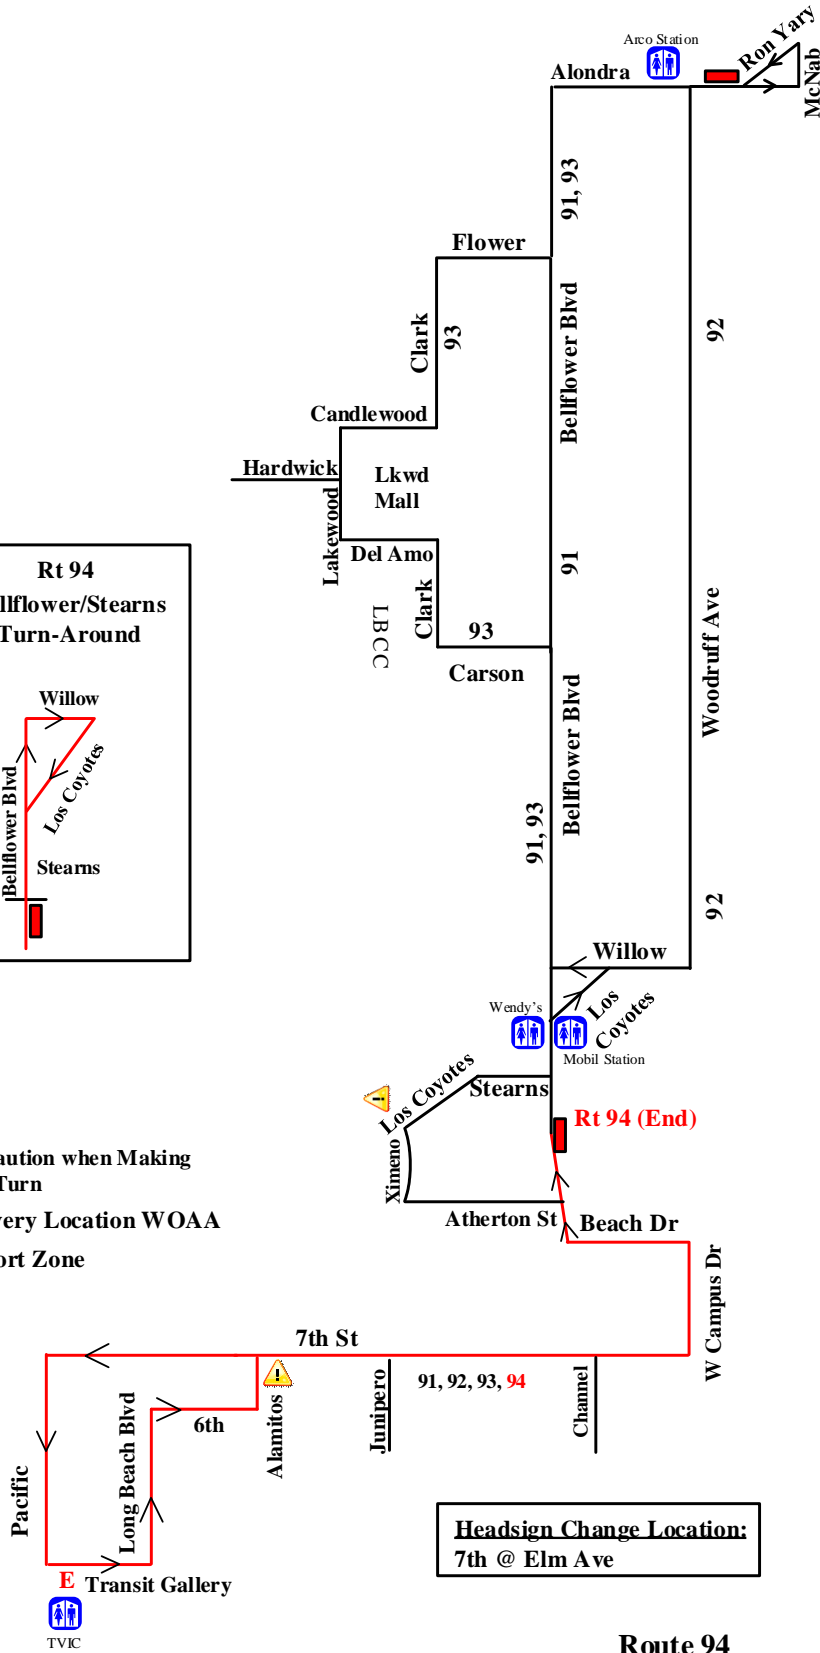

90 Series

Eff: August 27, 2023

- Use Caution when Making Right Turn
- Recovery Location WAAA
- Comfort Zone

Not to Scale

Route 94

Turn Sheet for Route 94

Inbound	Outbound
<p>From recovery location on Bellflower Blvd. South of Stearns Street (Northbound) Rt Willow Rt Los Coyotes Diagonal Left Turn Bellflower Blvd. (Service all SB bus stops beginning at Los Coyotes Diagonal) Left Turn Beach Dr. (Beach Dr turns into West Campus Dr. Curving to the right) Right Turn 7th Street</p> <p>(Headsign Change Location 7th at Elm Ave.)</p> <p>Left Turn Pacific Ave. Left Turn 1st Street</p> <p>Enter Transit Gallery Shelter "E" Only</p>	<p>From Transit Gallery Shelter "E" (Eastbound on 1st Street) Left Turn Long Beach Blvd. Right Turn 6th Street Left Turn Alamos Right Turn 7th Street Left Turn West Campus Dr. (West Campus turns into Beach Dr curving to the left) Right Turn Bellflower Blvd.</p> <p>Pulls into recovery location Bellflower before Stearns. DO NOT stop in front of stairway. Stop Before.</p> <p>(Headsign Change Location)</p>

Note: Turn Sheets Do Not Over Rule Running Board Sheets. Operators Have An Individual Responsibility To Read And Understand Each Running Board Sheet And Follow Any Instruction Accordingly... (Revised 8-3-23)