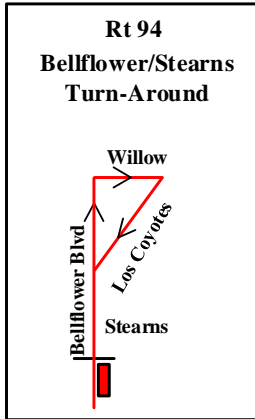

90 Series

Eff: August 27, 2023

- Use Caution when Making Right Turn
- Recovery Location WAAA
- Comfort Zone

Not to Scale

Route 94

Turn Sheet for Route 94

Inbound	Outbound
<p>From recovery location on Bellflower Blvd. South of Stearns Street (Northbound) Rt Willow Rt Los Coyotes Diagonal Left Turn Bellflower Blvd. (Service all SB bus stops beginning at Los Coyotes Diagonal) Left Turn Beach Dr. (Beach Dr turns into West Campus Dr. Curving to the right) Right Turn 7th Street</p> <p>(Headsign Change Location 7th at Elm Ave.)</p> <p>Left Turn Pacific Ave. Left Turn 1st Street</p> <p>Enter Transit Gallery Shelter "E" Only</p>	<p>From Transit Gallery Shelter "E" (Eastbound on 1st Street) Left Turn Long Beach Blvd. Right Turn 6th Street Left Turn Alamos Right Turn 7th Street Left Turn West Campus Dr. (West Campus turns into Beach Dr curving to the left) Right Turn Bellflower Blvd.</p> <p>Pulls into recovery location Bellflower before Stearns. DO NOT stop in front of stairway. Stop Before.</p> <p>(Headsign Change Location)</p>